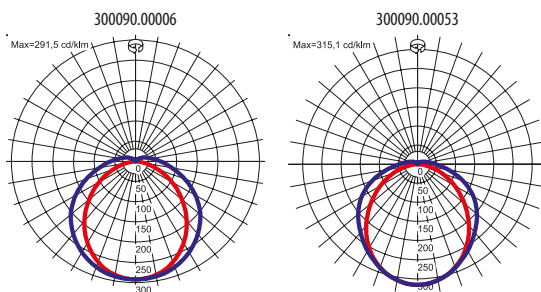

## LIGHT BEAM CURVES

Luminous flux tolerance +/- 10%.

Lighting beam, light intensity distribution and light efficiency were examined in accordance with the EN ISO 17025:2005 norm for EN13032 norm series and the LM-79 norm.