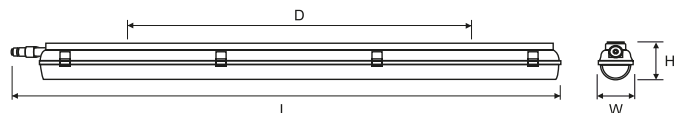

Code	Dimensions [mm] L W H	Mounting dimensions [mm] D	Pallet quantity	Quantity in package	Net weight [kg]
Type of equipment: STANDARD					
300090.00002	1340 84 99	800	120	1	1.7
300090.00004	1340 84 99	800	120	1	1.7
300090.00053	1650 134 99	1100	60	1	2.8
300090.00062	1650 134 99	1100	60	1	2.8